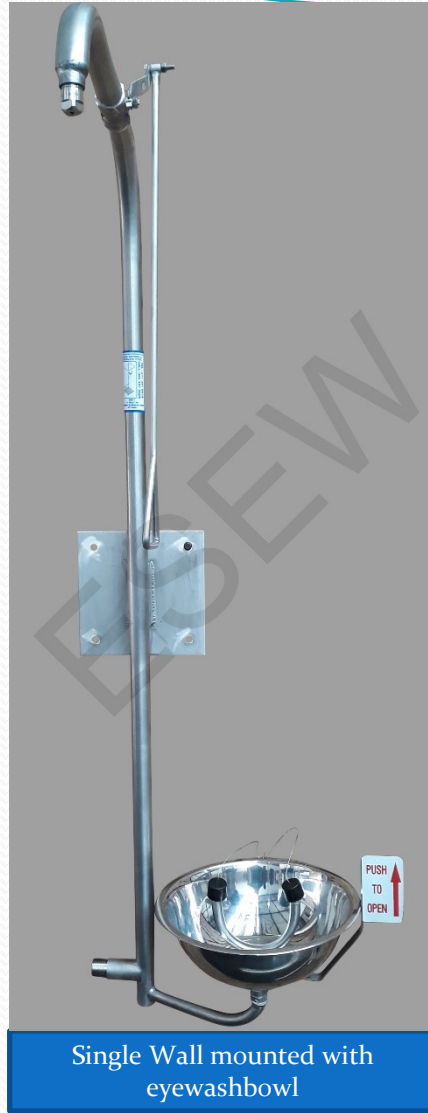

We offer the following Safety Showers:-

- ~ Single / Double Columns
 - ~ Hand / Foot / Operated
 - ~ With / Without Eyewash Bowls
 - ~ Combination showers
 - ~ 4 Column Booth Safety shower
 - ~ 1000 L Tank with Stainless Steel Frame and Shower
 - ~ Showers with safety side rails
-
- ~ Stand Alone Eyewash Stations:-
 - ~ Hand / Foot / Combo Operated
 - ~ Wall Mounted Eyewash Stations
-
- ~ Eye Wash Bottles and Spill Kits
 - ~ Shower Components

Single COMBO with shower curtain

Double Showers

Double Foot SWIVEL base

Double COMBO (Hand & Foot) operated

Double Foot with Foot operated eyewash

Double FOOT operated

Wall mounted units

Single wall mounted shower WITHOUT eyewash unit

Single Wall mounted with eyewash bowl

Ceiling Mounted – Hand operated

Eyewash Units

Wall mounted EYEWASH

Standalone FOOT operated eyewash unit

Standalone HAND operated eyewash unit

Standalone COMBO eyewash unit